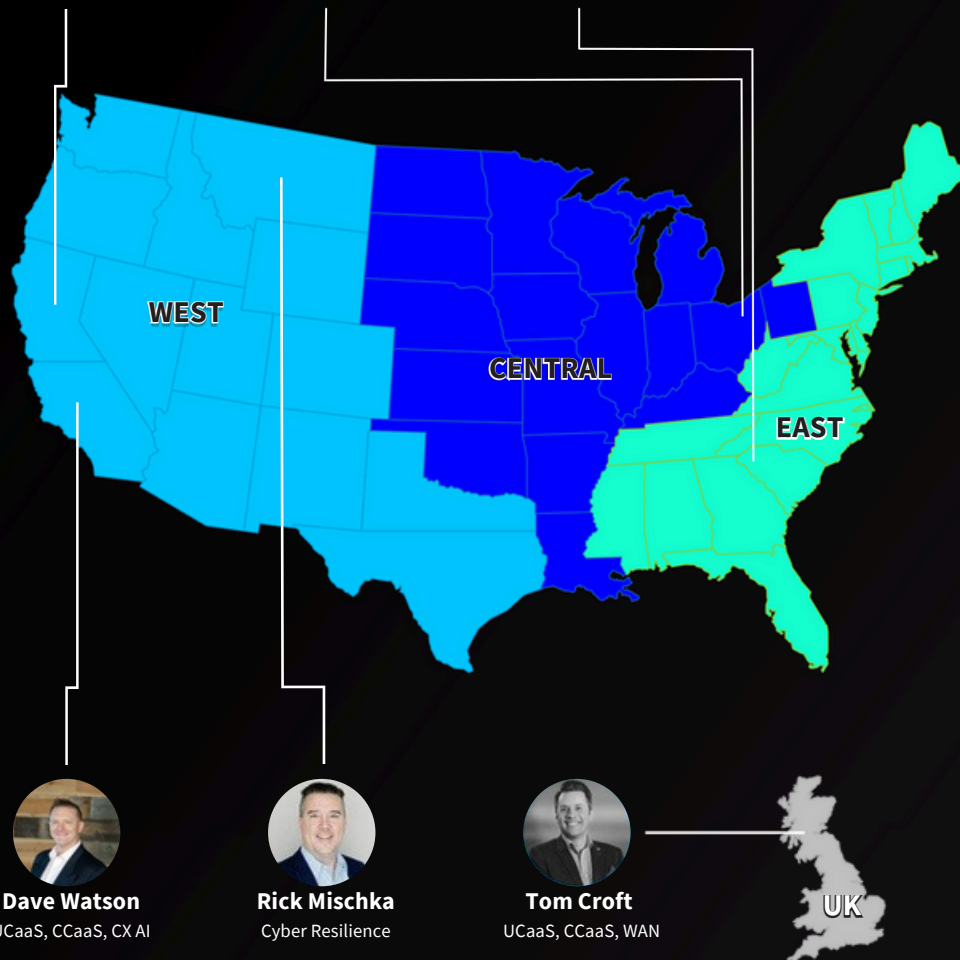

AVANT SE TERRITORY MAP

Field Sales Engineers

Peter Callowhill

WAN, Colo

John Paullin

UCaaS, CCaaS, CX AI

Hunter Edmisten

UCaaS, CCaaS, CX AI