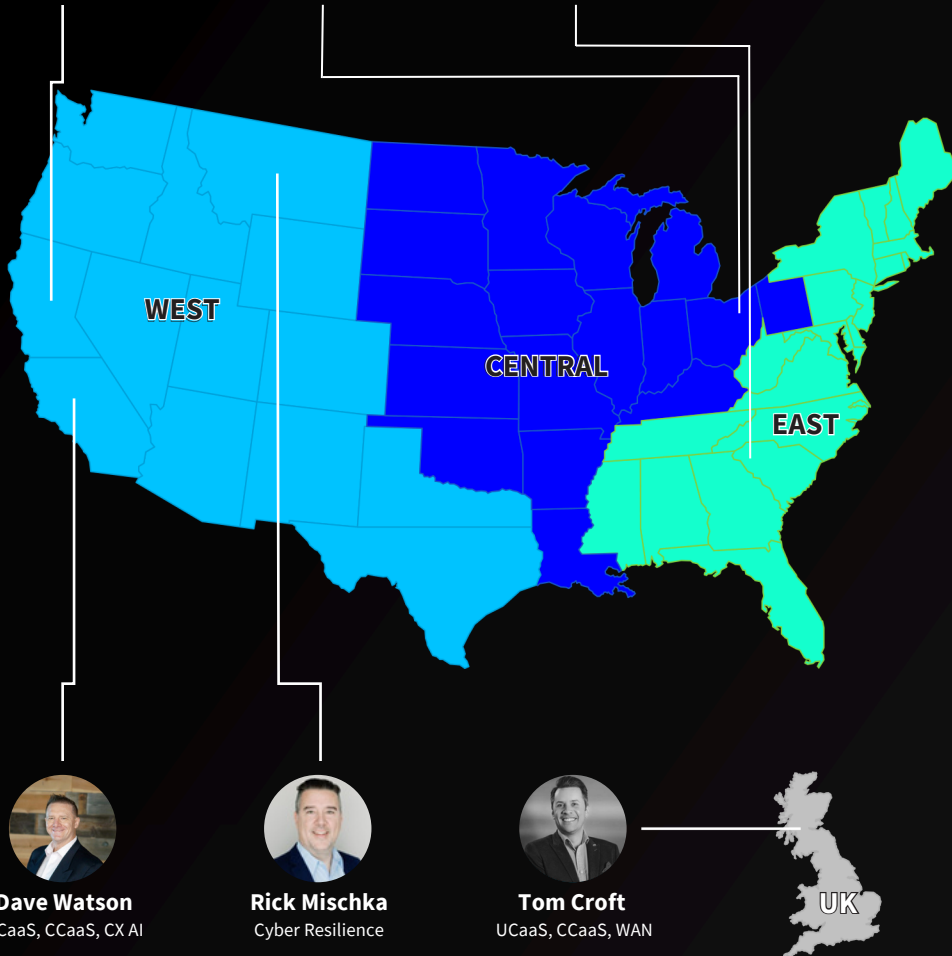

AVANT SE TERRITORY MAP

Field Sales Engineers

Peter Callowhill
WAN, Colo

John Paullin
UCaaS, CCaaS, CX AI

Hunter Edmisten
UCaaS, CCaaS, CX AI

Dave Watson
UCaaS, CCaaS, CX AI

Rick Mischka
Cyber Resilience

Tom Croft
UCaaS, CCaaS, WAN

UK

Leadership

Shane McNamara
EVP, Engineering & Ops

Niko O'Hara
Head of Programs

Practice Leads

Andy Bird
VP of UC, CC, & CX AI

Chip Hoisington
VP of Connectivity & Colo

Stephen Semmelroth
VP of Cyber Resilience