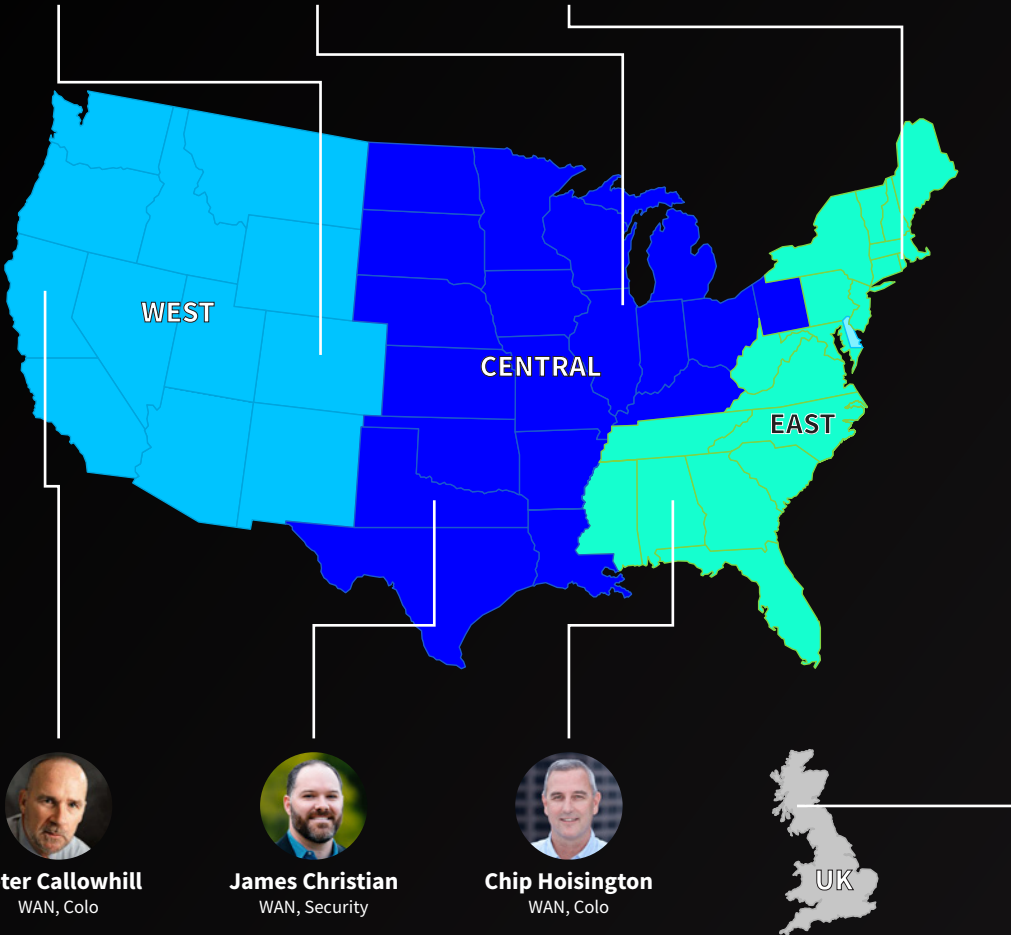

AVANT SE TERRITORY MAP

Field Sales Engineers [Regional]

Brent Wilford
UCaaS, CCaaS

John Paullin
UCaaS, CCaaS

Chris Brennan
UCaaS, CCaaS

Neil Farnsworth
UCaaS, CCaaS

Peter Callowhill
WAN, Colo

James Christian
WAN, Security

Chip Hoisington
WAN, Colo

UK

Senior Director

Niko O'Hara
SASE, Cloud, Security

Field Sales Engineers [Overlay]

Stephen Semmelroth
Security

TBA

Sales Engineers